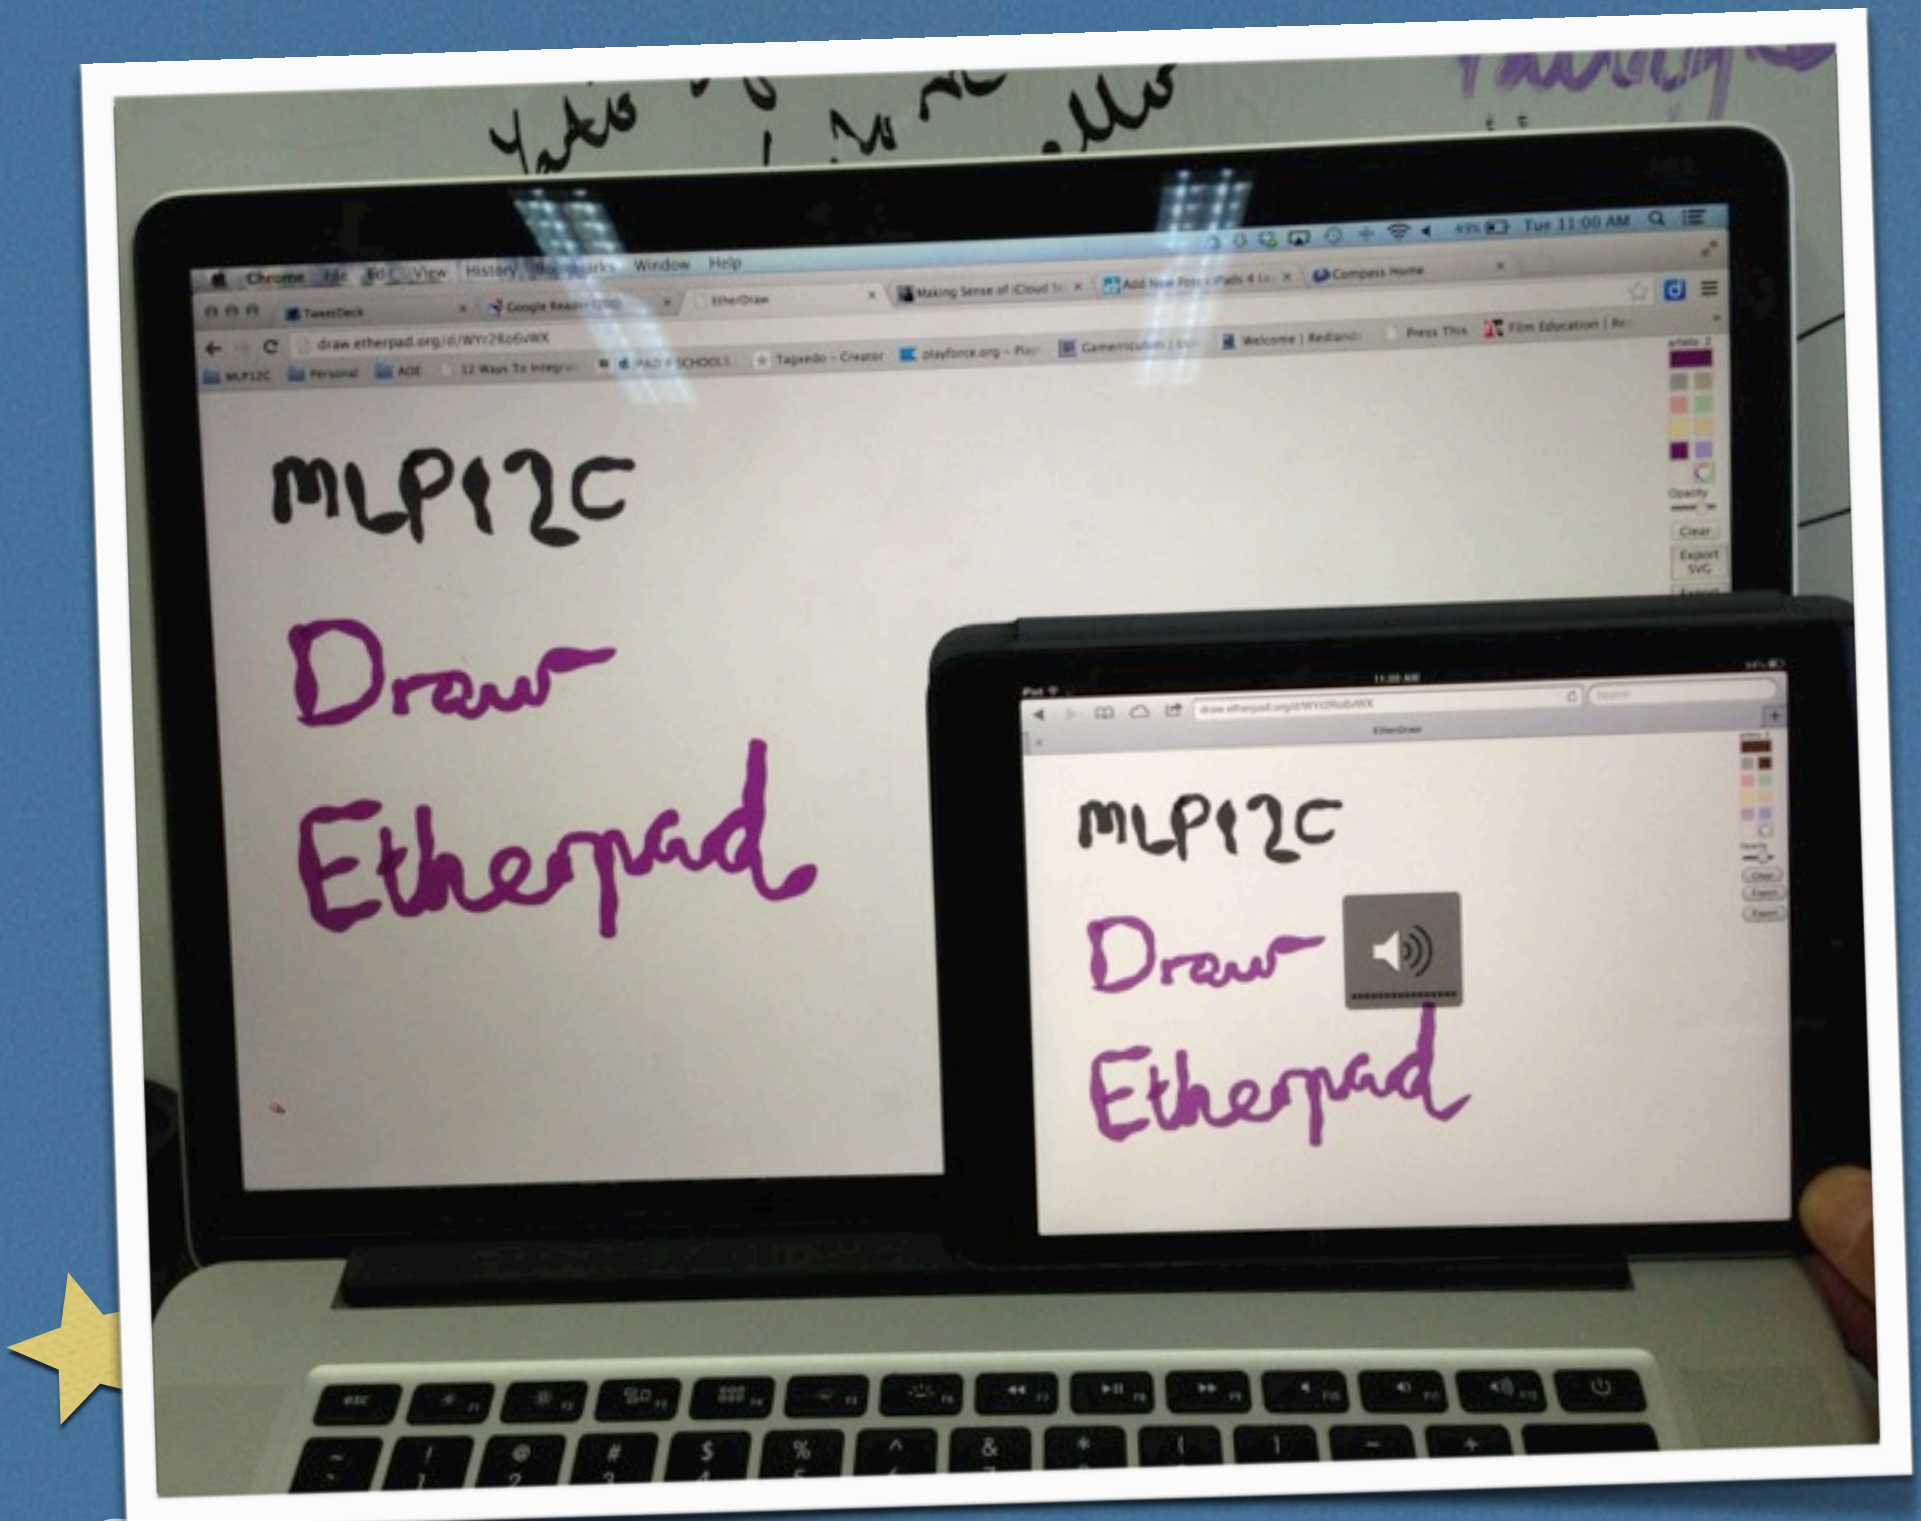

MLP12C

ICT TOOL OF THE WEEK

Draw Etherpad is an online tool that allows multiple users, on multiple devices, including iPad devices, to draw and collaborate in one space!

A great tool that can be used for a plethora of ways within your classroom setting. Students, or teachers, simply need to share the exact URL of that page and away you go!

Link: <http://draw.etherpad.org/>