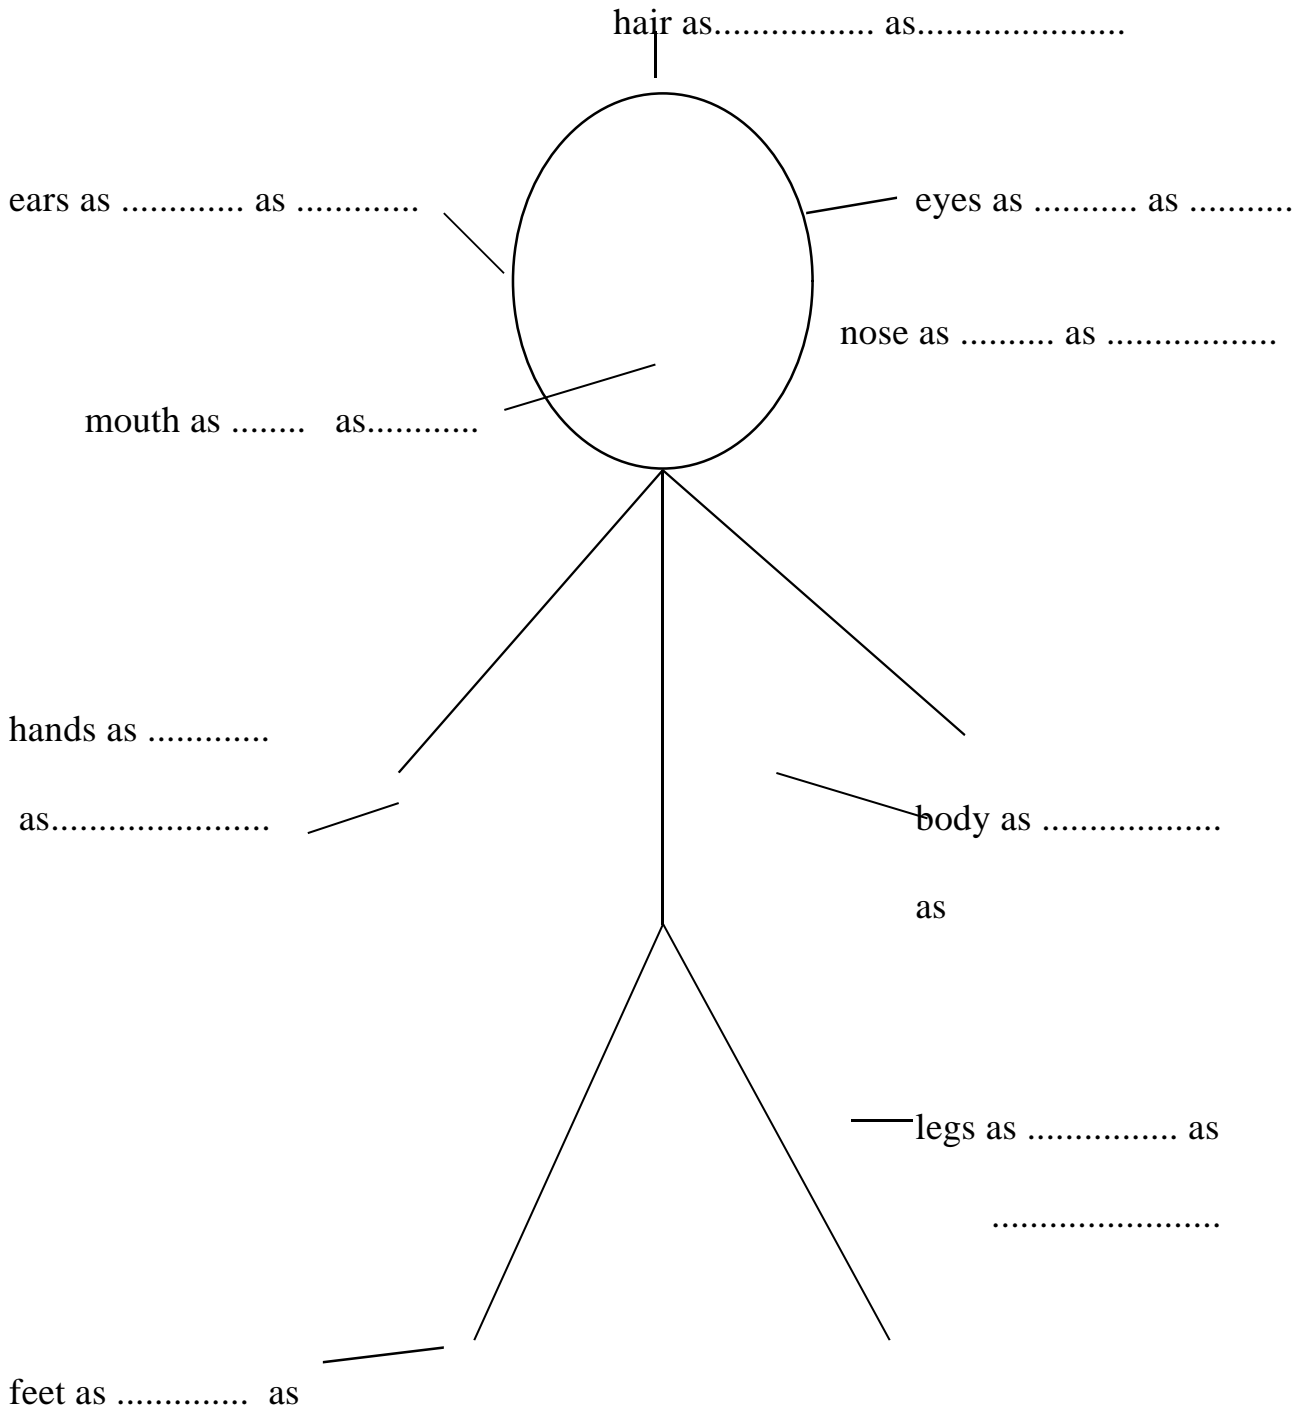

Simile Man or Woman

Add similes to describe your person, then finish the picture.

.....

Name.....

Hair

brown
black
blond
ginger
messy
grey
curly
straight
long
short

Eyes

brown
black
blue
beady
bright
small
big
sly
round

Body

long
short
fat
thin
weedy
strong
slim
muscular
weak

Nose

long
crooked
big
enormous
thin
knobbly
red
wart
lumpy
squashed

Mouth

wide
thin
big
crooked
thin-lipped
smiling
miserable
grumpy
happy

Ears

red
small
big
hairy
enormous
squashed
spotty

Hands

big
small
bony
sweaty
strong
graceful
hairy
rough
soft
dirty

Legs

fat
thin
skinny
spindly
tanned
pale
blotchy
muscular
tough

Feet

big
small
fat
thin
smelly
sweaty
dirty
soft
hard