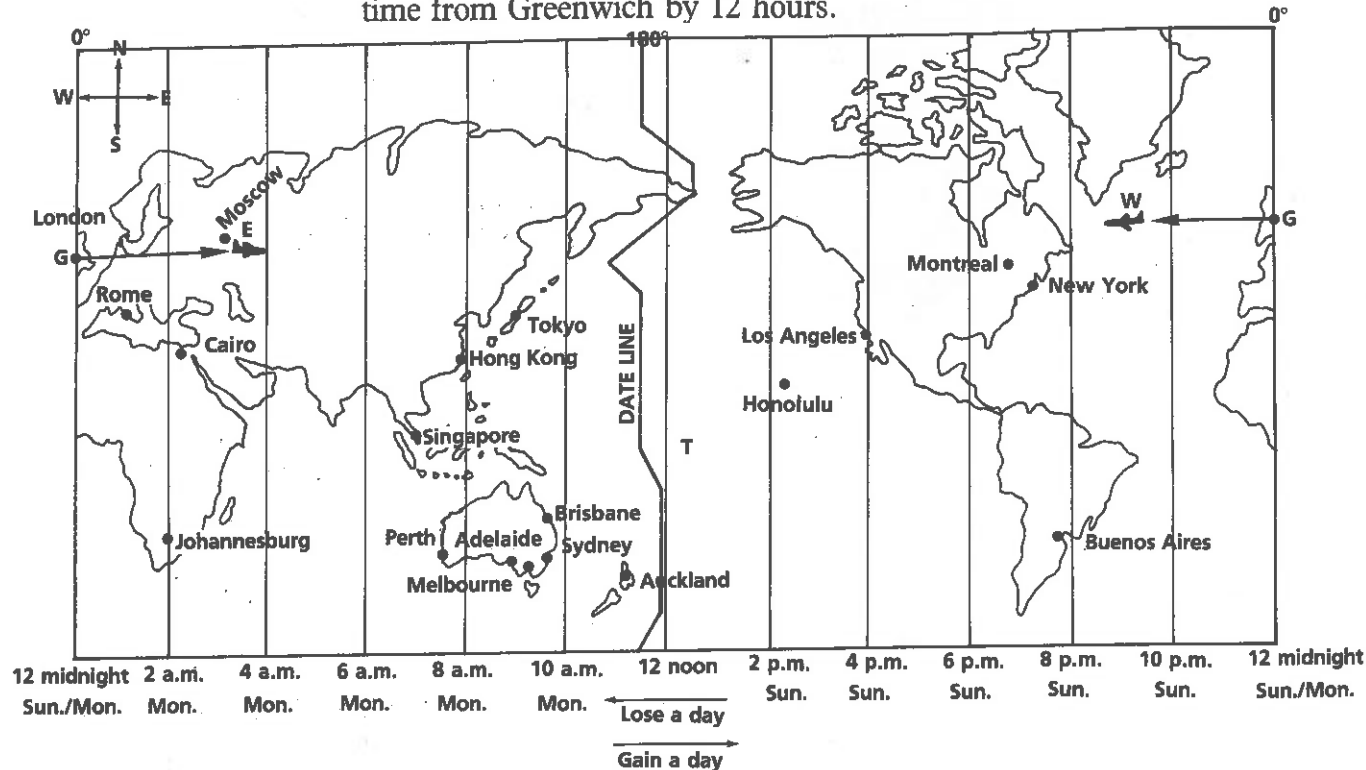

Time around the world 1

When it is early morning in London, it is late evening in Sydney. All over the world, time zones are fixed according to the time at Greenwich, in London.

This map and the table on the opposite page show the time in various parts of the world when it is 12 midnight (Sunday/Monday) in London. Places east of Greenwich are ahead of it in time, whereas west of Greenwich they are behind. The international date line, drawn to follow approximately the 180° meridian, differs in time from Greenwich by 12 hours.

Complete the following statements.

Example: Sydney is 10 hours ahead of Greenwich.

- 1 Hong Kong is _____ hours _____ Greenwich.
- 2 Honolulu is _____ hours _____ Greenwich.
- 3 New York is _____ hours _____ Greenwich.
- 4 Tokyo is _____ hours _____ Greenwich.
- 5 Tokyo is _____ hours _____ New York.
- 6 London is _____ hours _____ Los Angeles.
- 7 Auckland is _____ hours _____ Perth.
- 8 Honolulu is _____ hours _____ Tokyo.

Time around the world 2

Refer to the map on the opposite page and the table below to answer these questions.

1 If it is 5 p.m. on Tuesday in Sydney, what is the time in these cities?

- (a) Adelaide
- (b) Brisbane
- (c) London
- (d) Perth
- (e) Singapore
- (f) Auckland
- (g) Hong Kong
- (h) Rome
- (i) Moscow