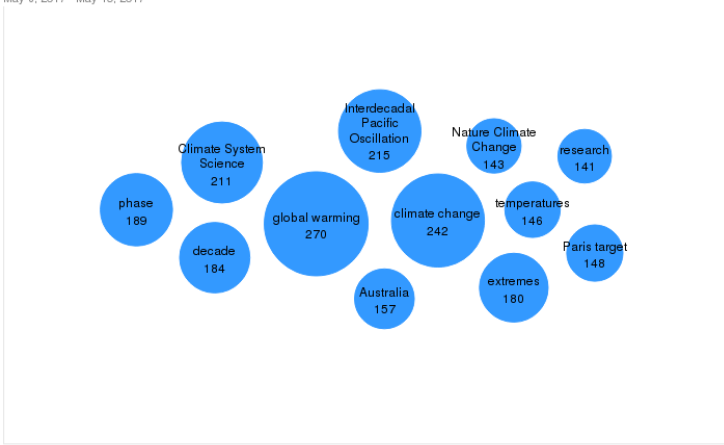

Eisha Gupta shared a Dashboard:

Analyze

May 8, 2017 - May 19, 2017

Media Exposure

May 8, 2017 - May 19, 2017

May 8, 2017 - May 19, 2017

Trending Themes

May 8, 2017 - May 19, 2017

May 8, 2017 - May 19, 2017

Heat Map

May 8, 2017 - May 19, 2017

May 8, 2017 - May 19, 2017

Potential Reach

May 8, 2017 - May 19, 2017

May 8, 2017 - May 19, 2017

May 8, 2017 - May 19, 2017

May 8, 2017 - May 19, 2017

Top Sources

May 8, 2017 - May 19, 2017

May 8, 2017 - May 19, 2017