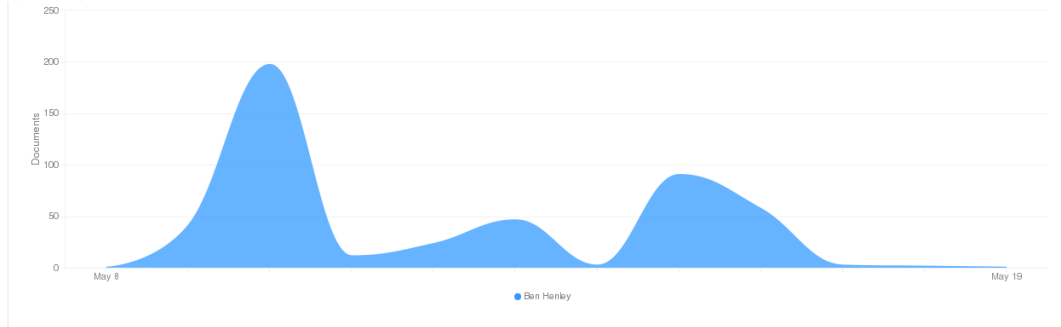

Eisha Gupta shared a Dashboard:

Analyze

May 8, 2017 - May 19, 2017

Media Exposure

May 8, 2017 - May 19, 2017

May 8, 2017 - May 19, 2017

Trending Themes

May 8, 2017 - May 19, 2017

May 8, 2017 - May 19, 2017

Heat Map

May 8, 2017 - May 19, 2017

May 8, 2017 - May 19, 2017

Potential Reach

May 8, 2017 - May 19, 2017

May 8, 2017 - May 19, 2017

May 8, 2017 - May 19, 2017