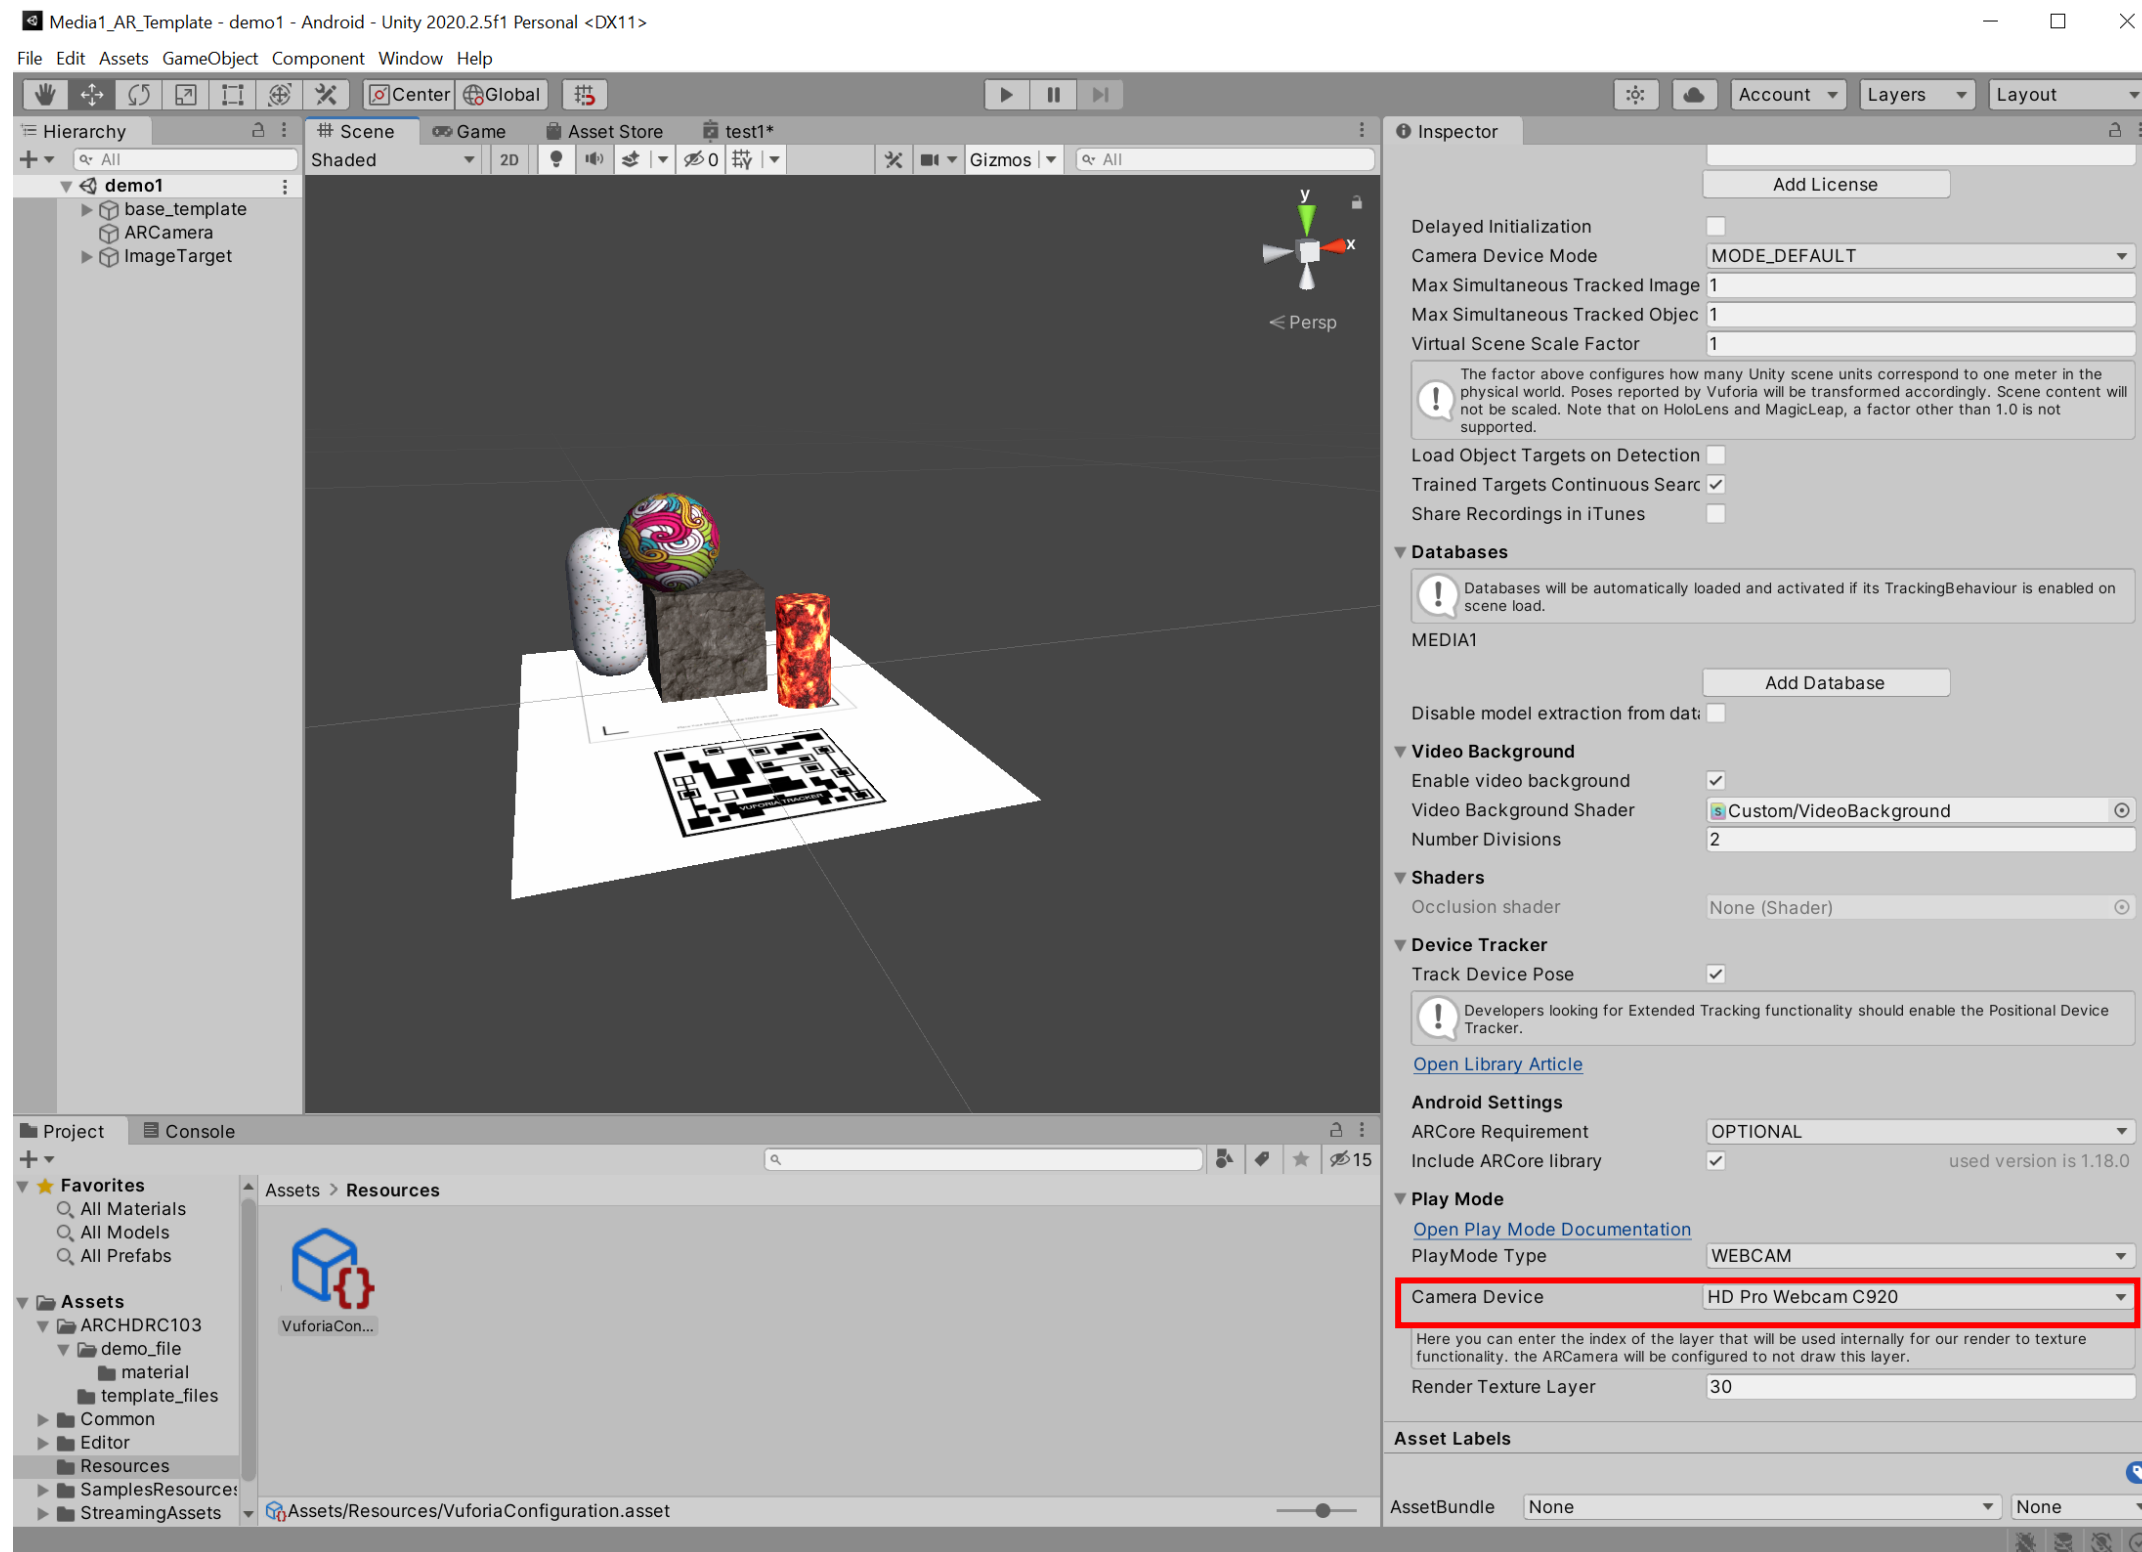

Select the AR Camera in Hierarchy, and Click “Open Vuforia Engine Configuration” in the inspector

Scroll down to find the Camera

select your camera device here