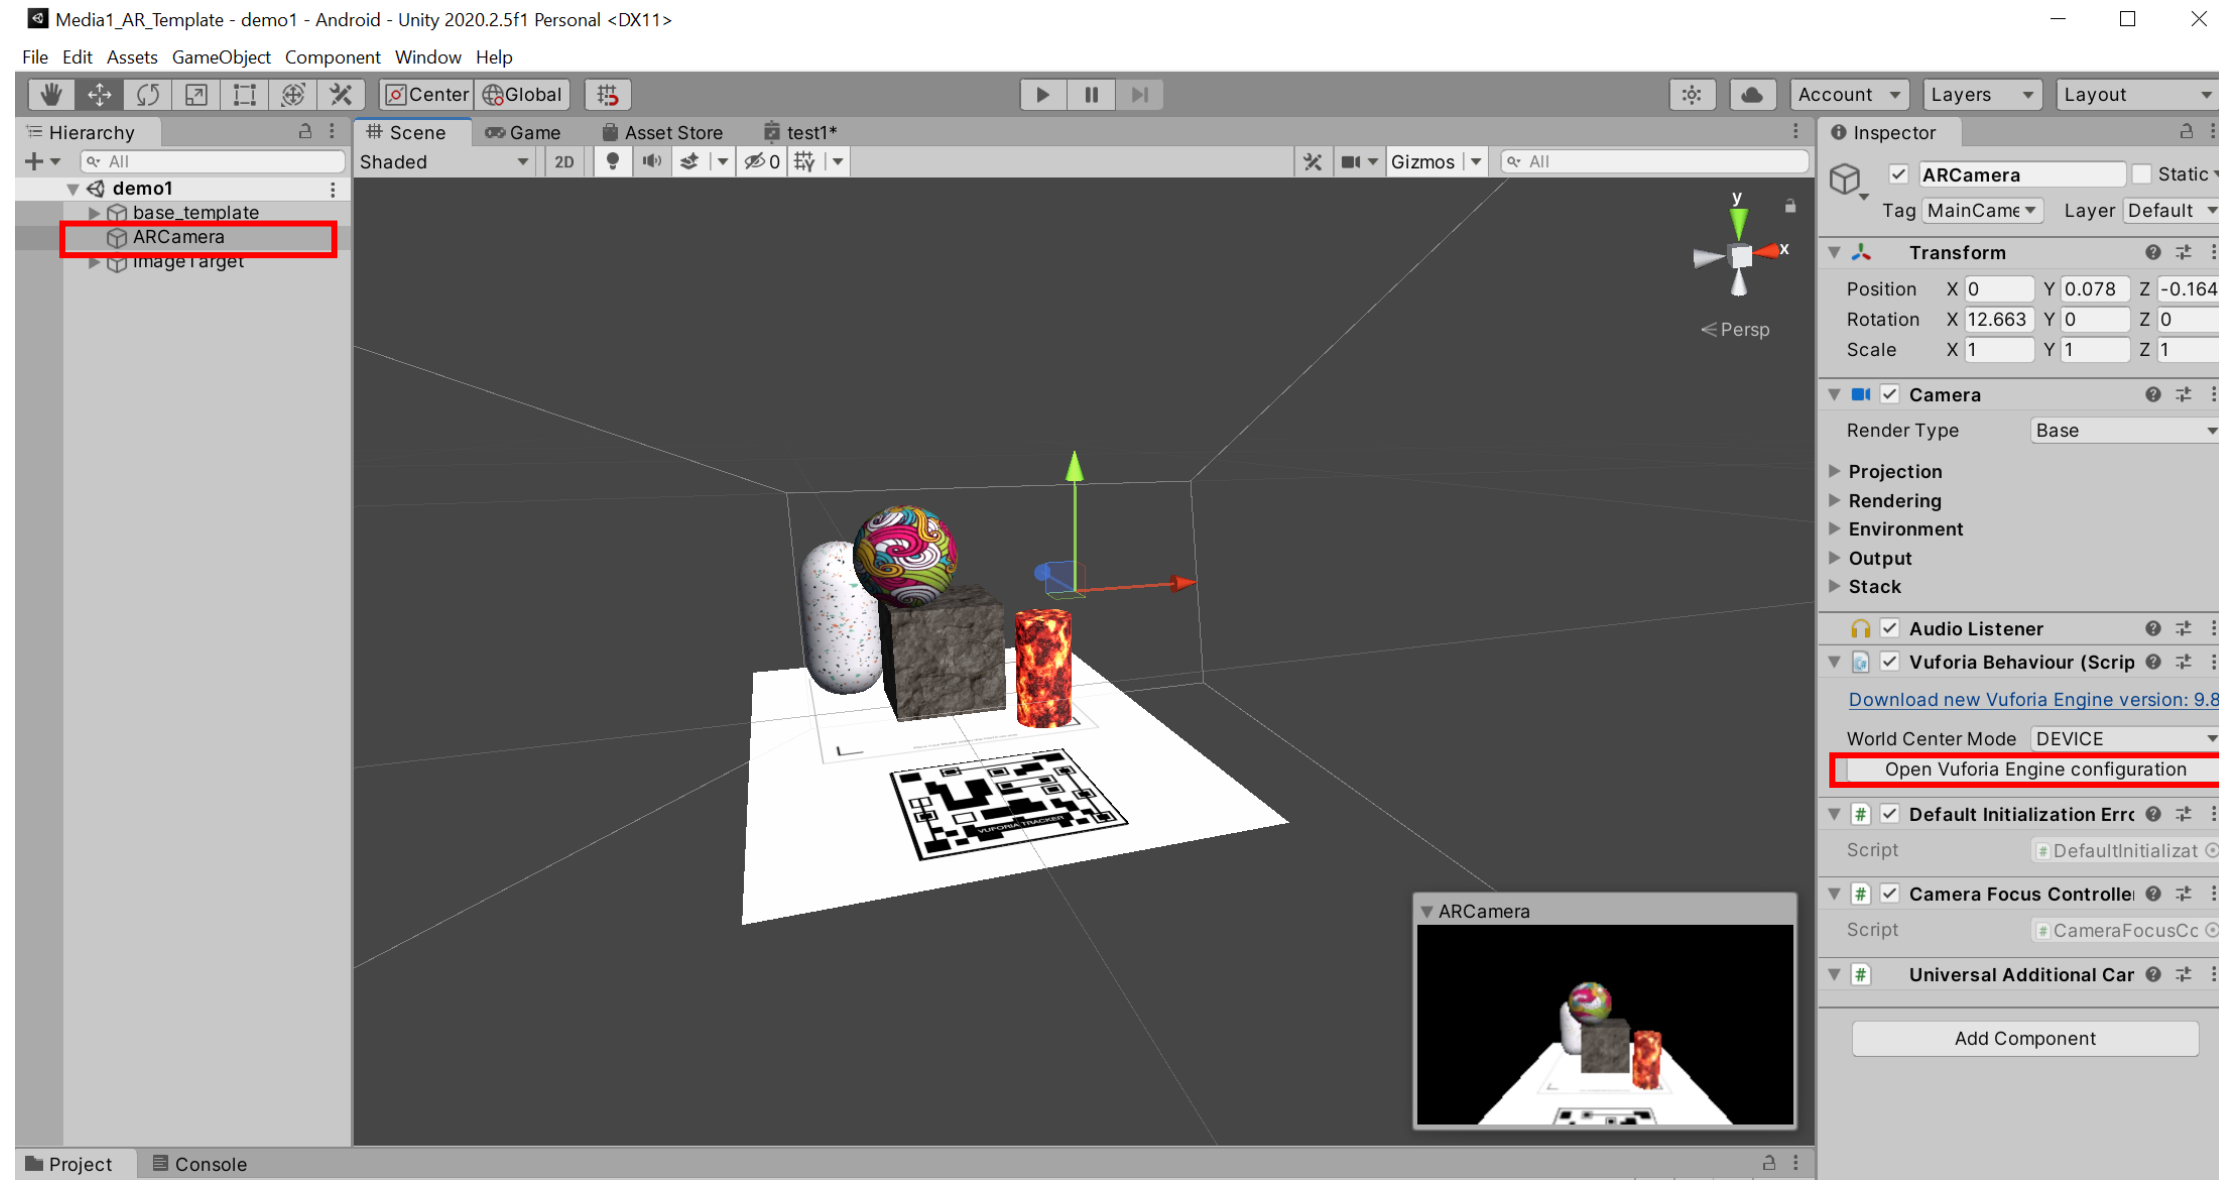

Select the AR Camera in Hierarchy, and Click “Open Vuforia Engine Configuration” in the inspector

Scroll down to find the Camera

select your camera device here